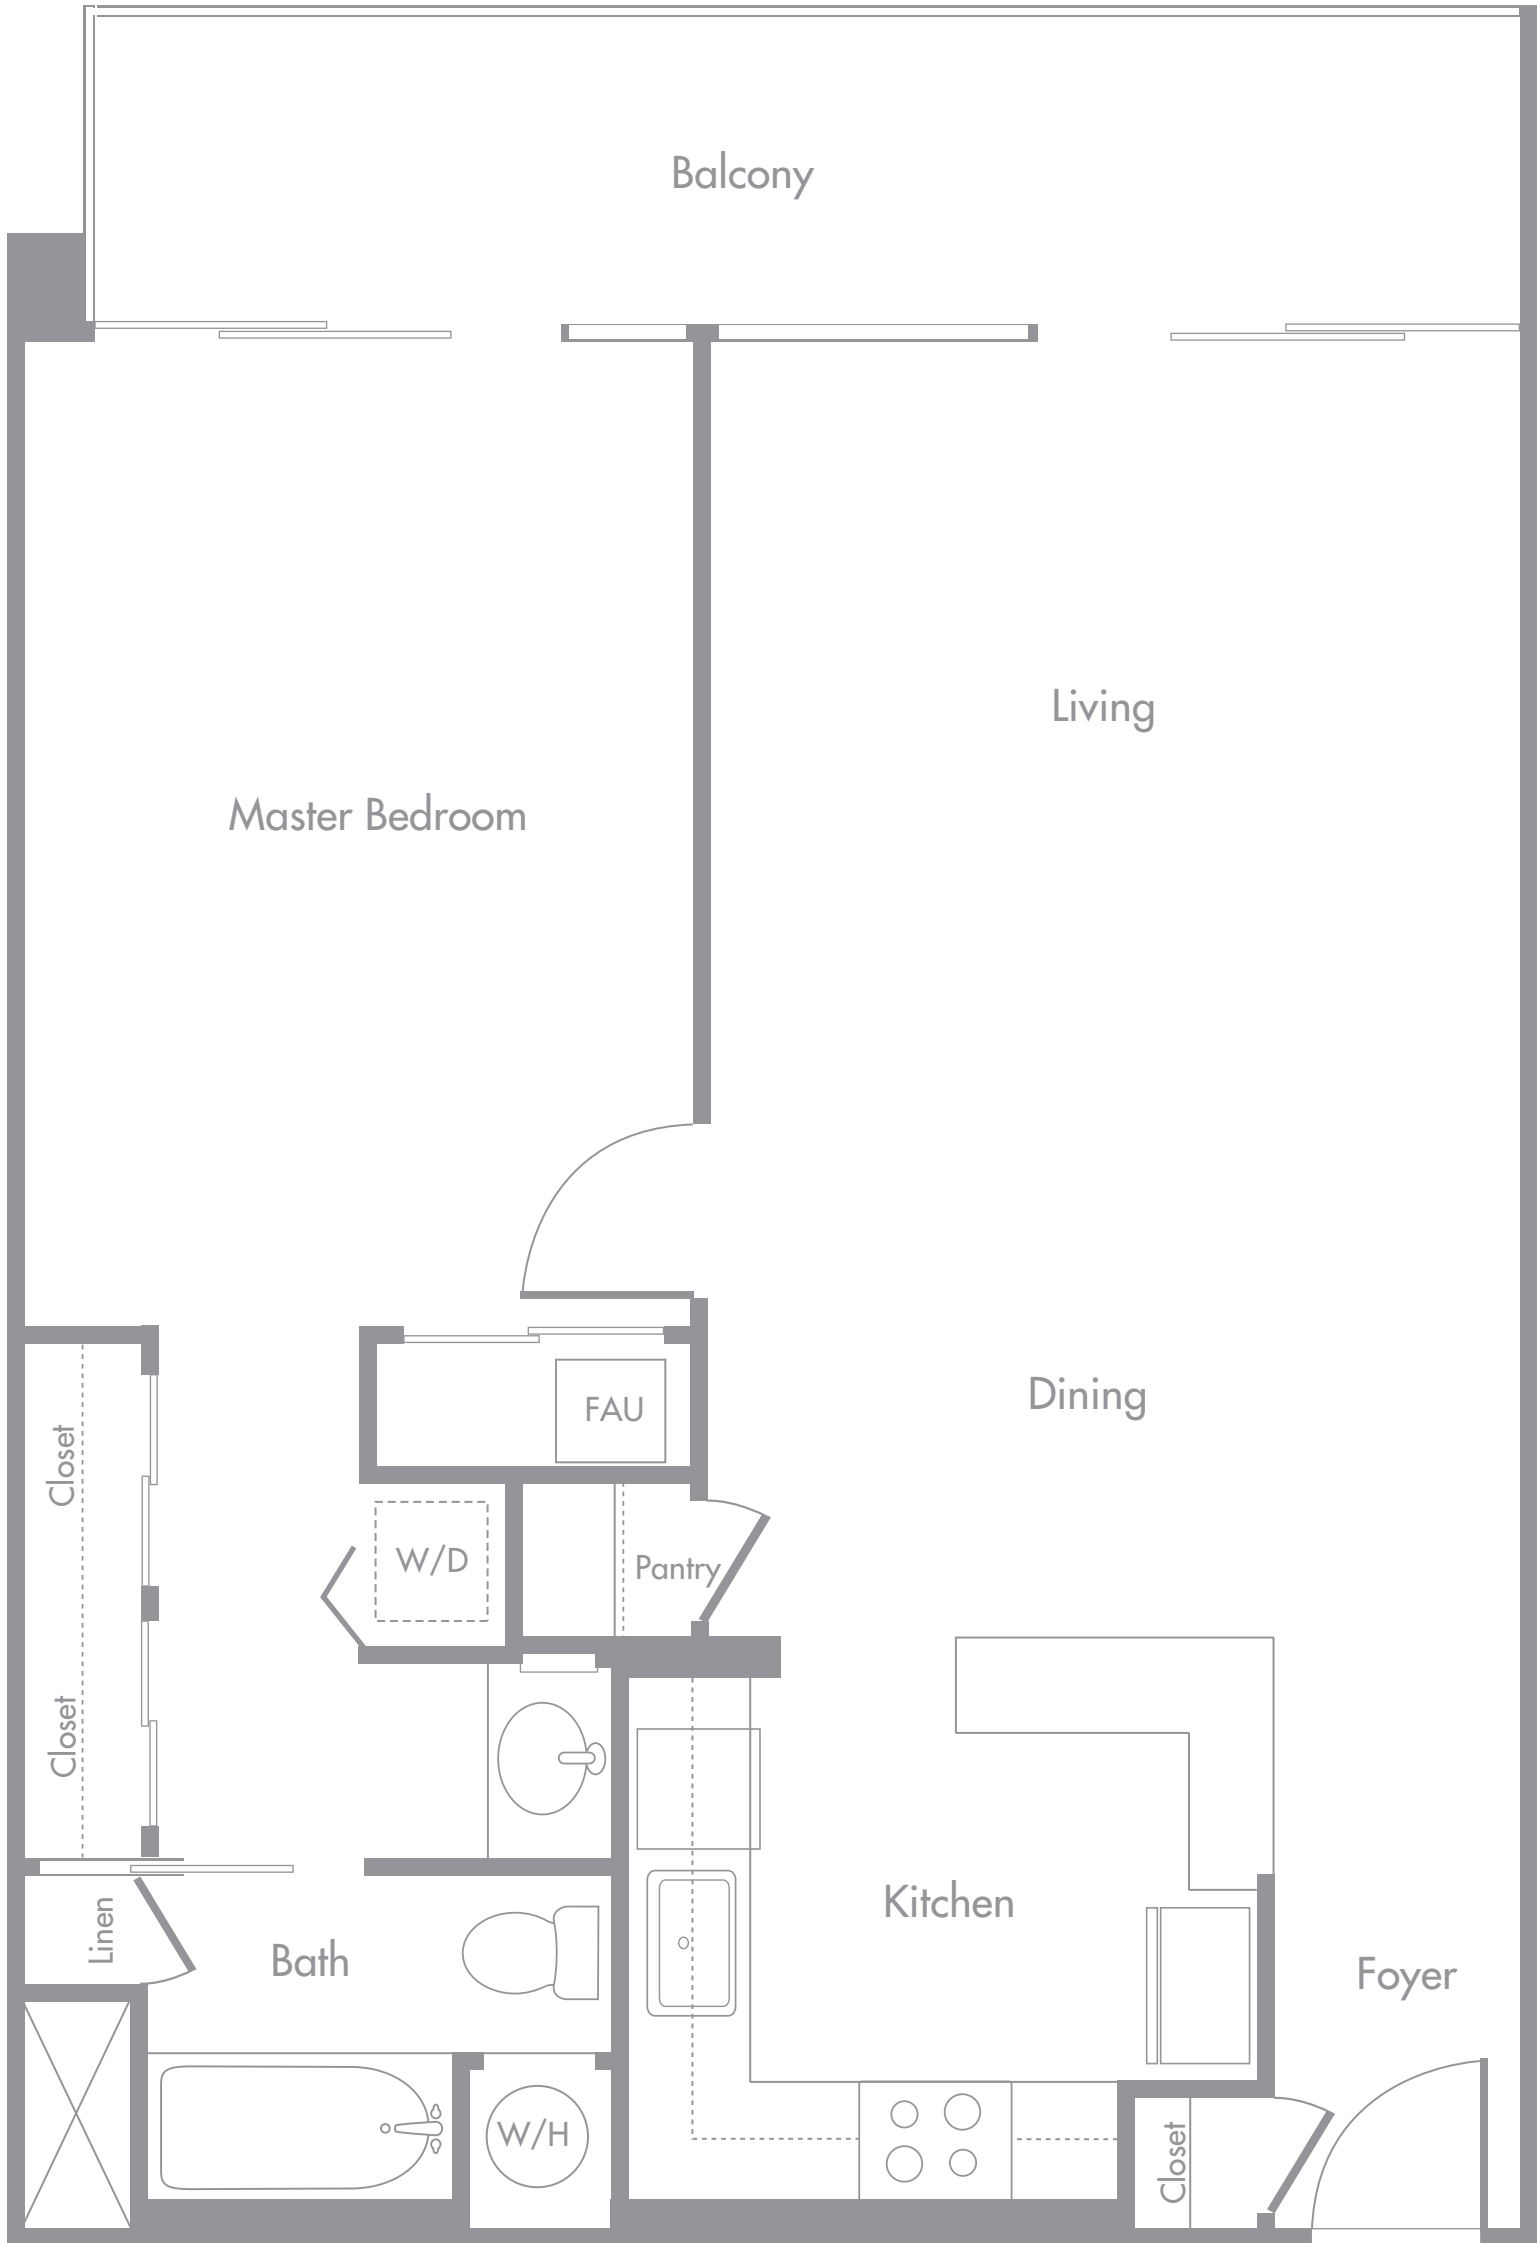

Residence 1

1 bedroom - 1 bath
845 Sq. Ft.

Floorplan not to scale.